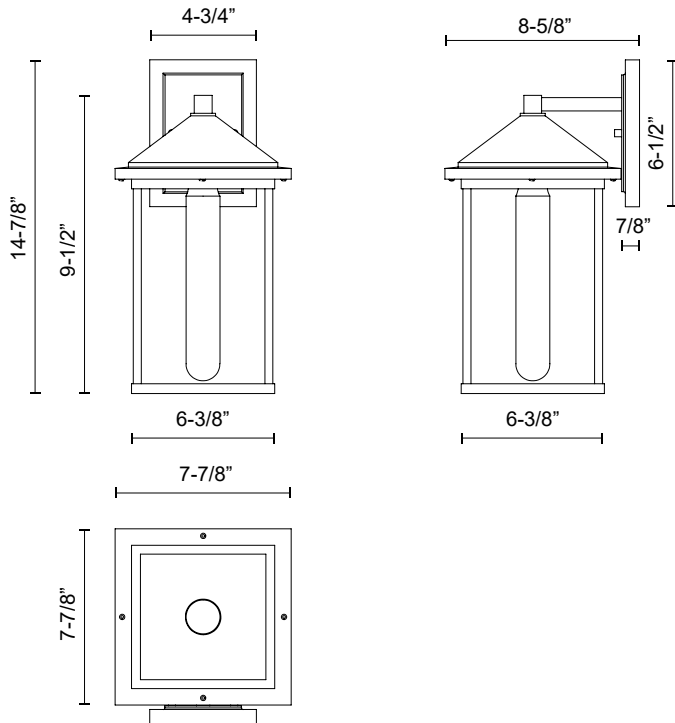

LARCHMONT EW552009

FIXTURE DIMENSIONS	W7-7/8" x H14-7/8" x E8-5/8"
HEIGHT FROM CENTER	11-5/8"
EXTENSION	8-5/8"
LAMP TYPE	E26
MAX WATTAGE	60W
BULB QTY	1
BULBS INCLUDED	No
VOLTAGE	120V
GLASS DETAILS	Clear Glass
MATERIAL	Aluminum; Glass; Steel;
INSTALL OPTIONS	Down Only; Wall;
LOCATION	Wet
CANOPY DIMENSIONS	W4-3/4" x H6-1/2" x E7/8"
PAINT FINISH	BK02

[D - Diameter, L - Length, W - Width, H - Height, E - Extension]

AVAILABLE FINISHES:

EW552009BKCL

- Clear
- Glass/Textured
- Black

*For complete warranty terms, please visit: www.aloralighting.com/warranty